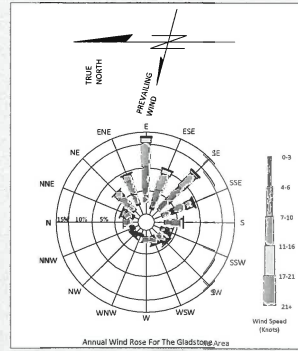

Santos
GLNG Project

GLNG FACILITY SITE MAP

MINI-BUS
PICK-UP / DROP OFF

ROUTE TAKEN
IN MINI-BUS.

→ NO INTENTION TO
GET OUT OF MINI-BUS
EXCEPT AT PICK-UP / DROP OFF
POINT.

→ WILL TRAVEL SLOW &
STOP AS WE DRIVE
AROUND TO ALLOW VIEWING
OF TRAINS.

20 MIN
FERRY
RIDE