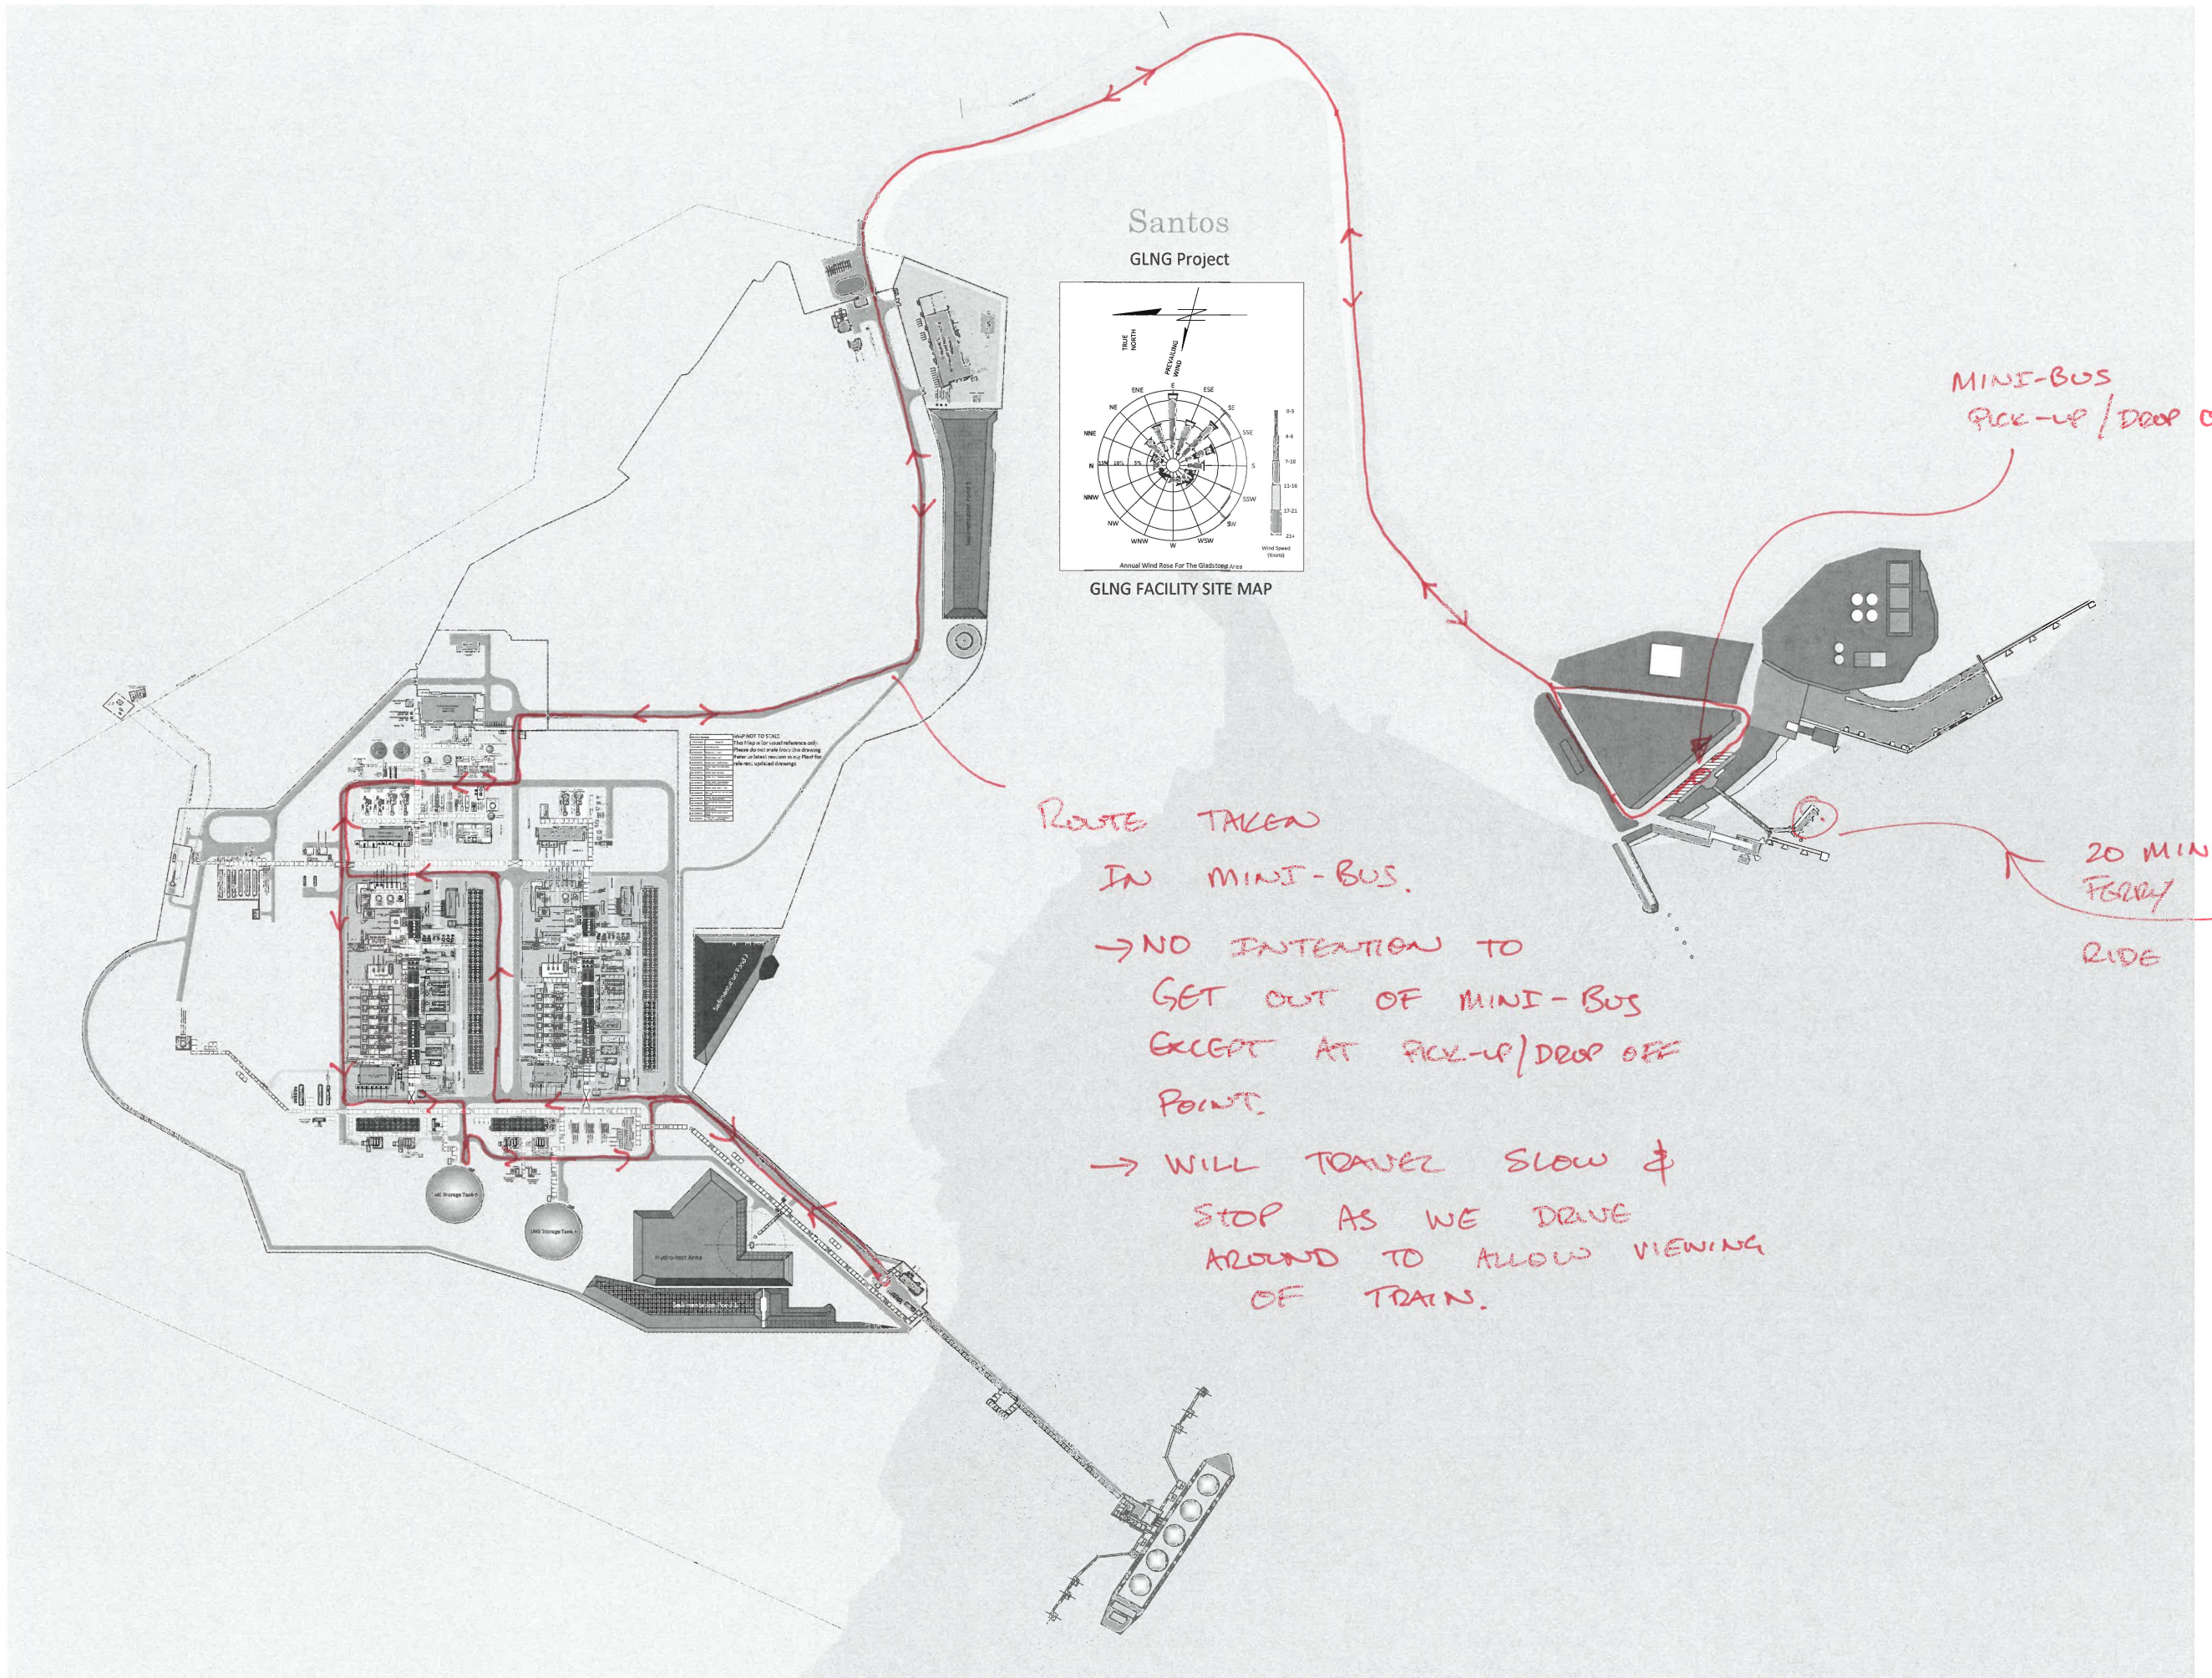

Santos
GLNG Project

GLNG FACILITY SITE MAP

MINI-BUS
PICK-UP / DROP OFF

ROUTE TAKEN
IN MINI-BUS.

→ NO INTENTION TO
GET OUT OF MINI-BUS
EXCEPT AT PICK-UP / DROP OFF
POINT.

→ WILL TRAVEL SLOW &
STOP AS WE DRIVE
AROUND TO ALLOW VIEWING
OF TRAINS.

20 MIN
FERRY
RIDE